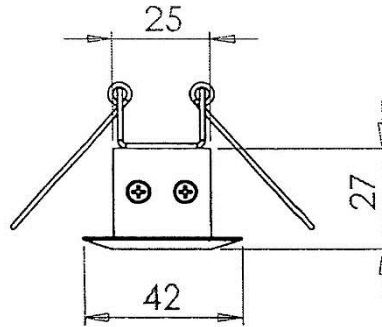

Slim EVERYTHING (recessed)

Code:
806893140 (SLMM120.0930)

806793140 (SLMM180.0930)

Features

Recessed LED Profile suitable for installing in plastered ceiling

- Energy saving
- Full intensity from switch on
- Warm white 3.000K LED
- Opal lens
- Low operating temperature
- Long life > 30,000 hrs.
- Remote driver with S.E.L.V. output
- Non-Dimmable (Standard)
- Dimmable on demand

Technical data

Dimensions:
 806893140: 1221x42 mm, h: 40 mm
 cut-out: 1215x33 mm
 weight: ca. 2,6 kg incl. driver

806793140: 1821x42 mm, h: 40 mm
 cut-out: 1815x33 mm
 weight: ca. 3,9 kg incl. driver

Installation Depth for all Versions: 60mm

Max. ceiling thickness: 30mm

Material: aluminium and plastics

Max. surface: 65°C

Bezel colour: aluminium grey

Electrical Data

Electrical safety

LED Driver: Class II
 LED Module: Class III

Output Isolation Driver S.E.L.V.