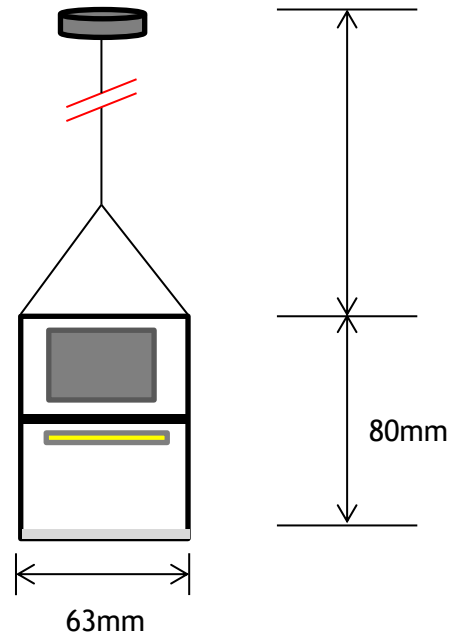

SL EVERYTHING (pendant)
Code: 807093140 (SLMM180.403)

Dimensions:
 Length: 1800mm
 Section: 80mmx63mm

Features

Pendant mounted profile suitable installing under a solid ceiling

- Energy saving
- Full intensity from switch on
- Warm white 3.000° K LED
- Low operating temperature
- Long life > 30,000 hrs.
- Integral driver with S.E.L.V. output
- Non-Dimmable (Standard)
- Dimmable on demand
- Suspension set 1,5m

Output Isolation Driver S.E.L.V.

LED Driver Type Constant voltage
 24V/DC

Input supply 220-240VAC
 50/60Hz

Input current 0,17A

LED
 2400 lm/m
 Warm White 3000 K

LED

Color Temperature

CCT: 3.000° K-3.100° K
 120 lm/W (TBC)