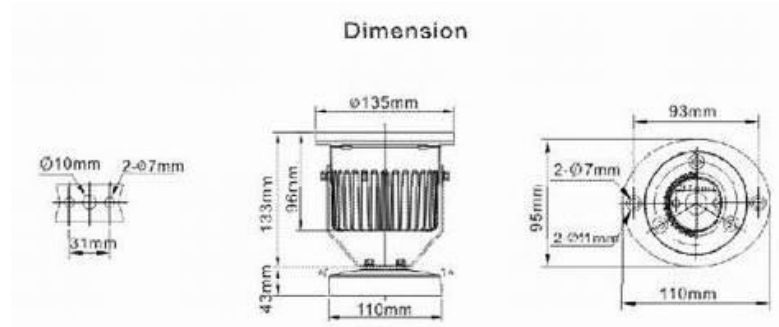

Synergy Outdoor Spotlight 9W, IP65

Code:

805634602

Features

IP65 Outdoor spotlight with integral power source for 230V

- long-life high power LED > 35.000hrs
- low-current, low energy 9W
- easy screw fixing
- waterproof IP65
- flexible 360° Rotation and 180° tilting
- IBL 3 year warranty on luminaire

Technical Data

Dimensions: Ø135(110)x187mm

Material: Cast aluminium case, tempered glass

Installation: surface mounted F-sign rated.

Temperature range: -20 - +50°C

Colours: aluminium-grey

Electrical Data

Input Voltage: 220-240Vac, 50/60 Hz

Power: 9 W / 0,04 A

Power Factor: >0,95

Losses: < 5%

Driver: Built in, short circuit, thermal & overload protected, constant current. SELV

Electrical Safety Class: I (Earthed)

Protection Class: IP65

Connection: mains cable 3x0,75mm²