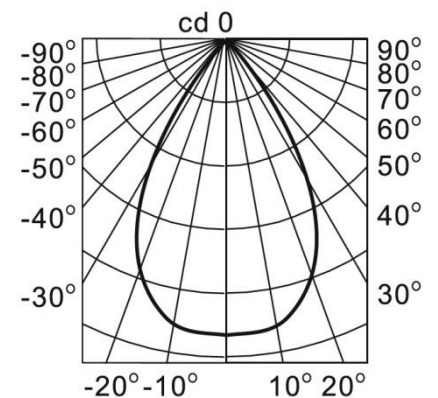

Technical Data

Dimensions: Ø135(110)x187mm

Material: Cast aluminium case, tempered glass

Installation: surface mounted F-sign rated.

Temperature range: -20 - +50°C

Colours: aluminium-grey

Electrical Data

Input Voltage: 220-240Vac, 50/60 Hz

ECO-Dashboard

Lamp & Photometrics

Lichtsource: 9*1W Epistar(or equiv.)

Beam: 25°

Luminous colour: warm-white 3000K

Average light ON time (50%): 30.000 hrs

Contact

IBL Lighting GmbH
 Christinenstr. 11
 40880 Ratingen
 Germany
 Tel: +49-2102- 94 20 66 0
 Fax: +49-2102- 94 20 66 6
 web: www.ibl.eu
 email: info@ibl.eu